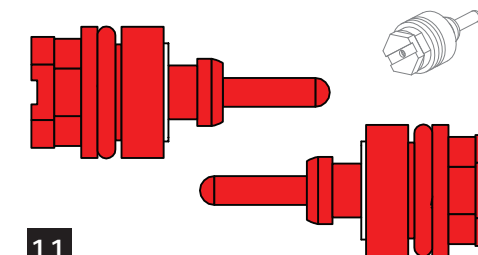

16

FN-0100-1 W 8-32 X 1/2 SHCS AL. Ctd. Alloy QTY 12

8

EL-0235 O-Ring,-112, Buna, 11/16 x 1/2 x 3/32 QTY 2

9

EL-0237 O-Ring,-116, Buna, 15/16 x 3/4 x 3/32 QTY 1

10

EL-0240 O-Ring,-147, Buna, 2-7/8 x 2-11/16 x 3/32 QTY 2